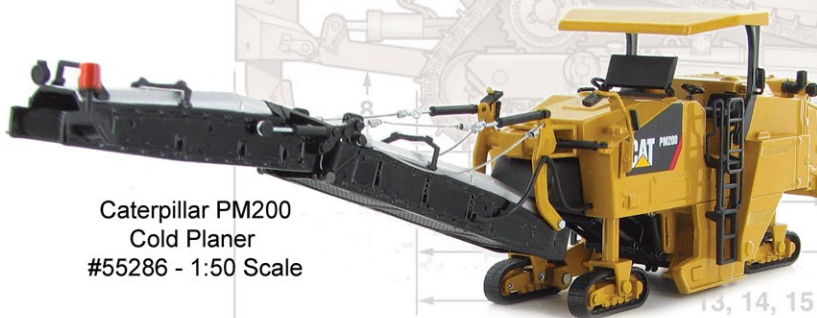

Caterpillar 795F AC
Mining Truck
#55515 - 1:50 Scale

Caterpillar 980K Wheel Loader
Material Handling Configuration
#55289 - 1:50 Scale

Caterpillar 980K Wheel Loader
Rock Configuration
#55296 - 1:50 Scale

Caterpillar D5K2 LGP Dozer
with Ripper
#55281 - 1:50 Scale

Caterpillar PM200
Cold Planer
#55286 - 1:50 Scale

FEATURED DEALERS

Roy Ferguson Sales

Manchester, IA
(563) 927-3240
www.royfergusonsales.com

3000toys